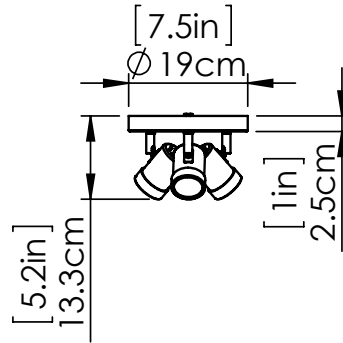

OEIL DE BASE

| TRACK

SKU | DVP19983

FINISH OPTIONS

Ebony and Multiple Finishes (EB+MF)

DIMENSIONS

Length / Ø: 7.5"

Width: N/A"

Height: 5.25"

Depth: N/A"

Minimum Height: 5.25"

Maximum Height: 5.25"

LAMPING

Number of Sockets: 3

Wattage of Individual Socket: 25W

Socket Type: GU10

Socket Orientation: Multidirectional

Lamp Confinement: Fully Enclosed

Voltage: 120V

Dimmable: Yes

Bulbs Not Included

PIPE / CHAIN / CORD INFORMATION

Pipe/Chain Kit Included: Not Included

Pipe Information: N/A

Chain Information: N/A

Wire/Cord Information: 8 Inches

Max Sloped Ceiling Angle: N/A

**Conversion 19° to 45° : ASY0101+Finish (2 loops + 1 chain):
For Additional Cost*

ADDITIONAL INFORMATION

Wall and Ceiling Mountable: No