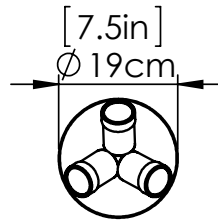

OEIL DE BASE

| TRACK

SKU | DVP19983

FINISH OPTIONS

Ebony and Multiple Finishes (EB+MF)

DIMENSIONS

Length / Ø: 7.5"

Width: N/A"

Height: 5.25"

Depth: N/A"

Minimum Height: 5.25"

Maximum Height: 5.25"

LAMPING

Number of Sockets: 3

Wattage of Individual Socket: 25W

Socket Type: GU10

Socket Orientation: Multidirectional

Lamp Confinement: Fully Enclosed

Voltage: 120V

Dimmable: Yes

Bulbs Not Included

PIPE / CHAIN / CORD INFORMATION

Pipe/Chain Kit Included: Not Included

Pipe Information: N/A

Chain Information: N/A

Wire/Cord Information: 8 Inches

Max Sloped Ceiling Angle: N/A

**Conversion 19° to 45° : ASY0101+Finish (2 loops + 1 chain):
For Additional Cost*

ADDITIONAL INFORMATION

Wall and Ceiling Mountable: No