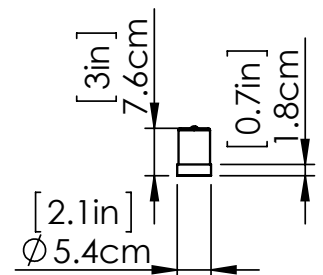

OEIL DE BASE

| TRACK

SKU | DVP19983

FINISH OPTIONS

Ebony and Multiple Finishes (EB+MF)

DIMENSIONS

Length / Ø: 7.5"

Width: N/A"

Height: 5.25"

Depth: N/A"

Minimum Height: 5.25"

Maximum Height: 5.25"

LAMPING

Number of Sockets: 3

Wattage of Individual Socket: 25W

Socket Type: GU10

Socket Orientation: Multidirectional

Lamp Confinement: Fully Enclosed

Voltage: 120V

Dimmable: Yes

Bulbs Not Included

PIPE / CHAIN / CORD INFORMATION

Pipe/Chain Kit Included: Not Included

Pipe Information: N/A

Chain Information: N/A

Wire/Cord Information: 8 Inches

Max Sloped Ceiling Angle: N/A

**Conversion 19° to 45° : ASY0101+Finish (2 loops + 1 chain):
For Additional Cost*

ADDITIONAL INFORMATION

Wall and Ceiling Mountable: No