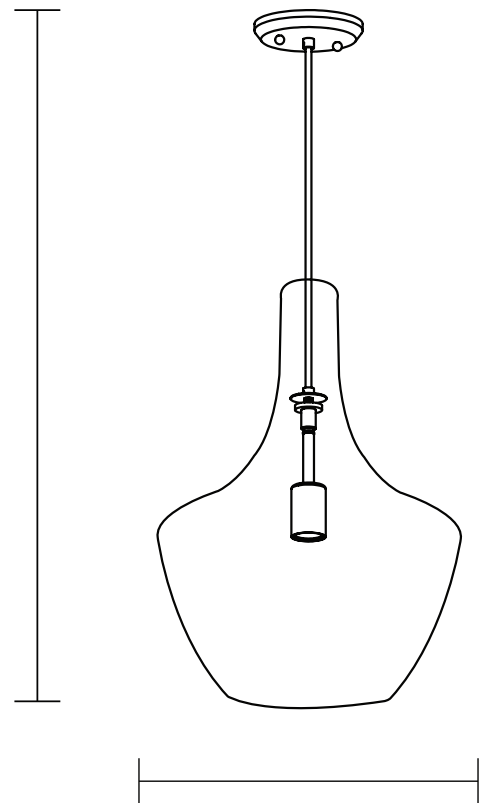

ST. JULIAN

| PENDANT

SKU | DVP25810

FINISH OPTIONS

- Brass with Clear Glass (BR-CL)
- Chrome with Clear Glass (CH-CL)
- Graphite with Clear Glass (GR-CL)

DIMENSIONS

- Length / Ø:** 12"
- Width:** N/A"
- Height:** 17.5"
- Depth:** N/A"
- Minimum Height:** 19"
- Maximum Height:** 60.5"

LAMPING

- Number of Sockets:** 1
- Wattage of Individual Socket:** 60W
- Socket Type:** Medium Base (E26)
- Socket Orientation:** Down
- Lamp Confinement:** Semi Enclosed
- Voltage:** 120V
- Dimmable:** Yes
- Bulbs Not Included**

PIPE / CHAIN / CORD INFORMATION

- Pipe/Chain Kit Included:** Pipe Kit Available
- Pipe Information:** 40 (15 + 12 + 9 + 4) x 0.5 Inches Pipe Kit
- Chain Information:** N/A
- Wire/Cord Information:** 10 Ft
- Max Sloped Ceiling Angle:** Hang-Straight 19 Degrees
- *Conversion 19° to 45° : ASY0101+Finish (2 loops + 1 chain):
For Additional Cost*

60.5"

Ø 12"