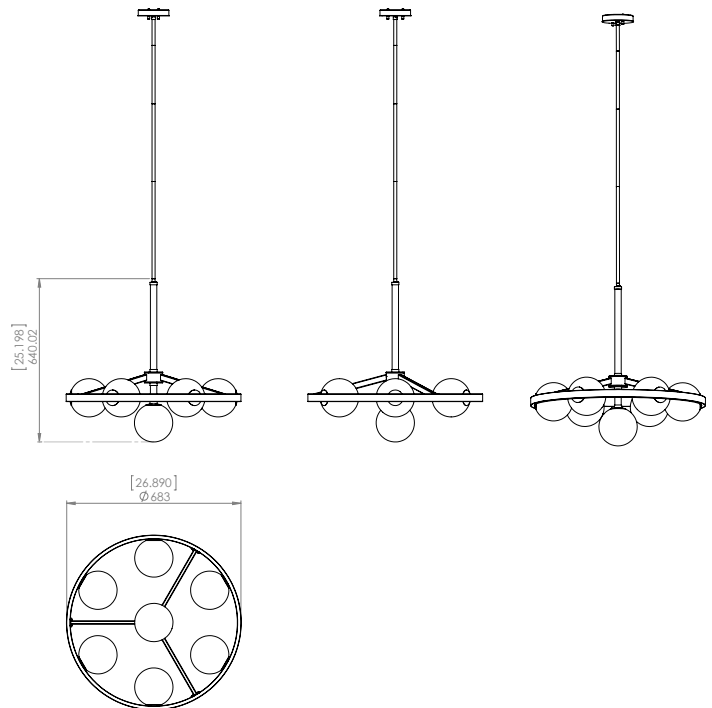

COURCELETTE

| CHANDELIER

SKU | DVP27027

FINISH OPTIONS

- Chrome with Clear Glass (CH-CL)
- Graphite with Clear Glass (GR-CL)
- Graphite with Smoke Glass (GR-SM)
- Venetian Brass with Clear Glass (VBR-CL)

DIMENSIONS

- Length / Ø:** 27"
- Width:** N/A"
- Height:** 25.25"
- Depth:** N/A"
- Minimum Height:** 26.75"
- Maximum Height:** 66.75"

LAMPING

- Number of Sockets:** 7
- Wattage of Individual Socket:** 25W
- Socket Type:** G9
- Socket Orientation:** Multidirectional
- Lamp Confinement:** Fully Enclosed
- Voltage:** 120V
- Dimmable:** Yes
- Bulbs Not Included**

PIPE / CHAIN / CORD INFORMATION

- Pipe/Chain Kit Included:** Pipe Kit Available
- Pipe Information:** 40 (15 + 12 + 9 + 4) x 0.5 Inches Pipe Kit
- Chain Information:** N/A
- Wire/Cord Information:** 10 Ft
- Max Sloped Ceiling Angle:** Hang-Straight 19 Degrees
- *Conversion 19° to 45° : ASY0101+Finish (2 loops + 1 chain); For Additional Cost*