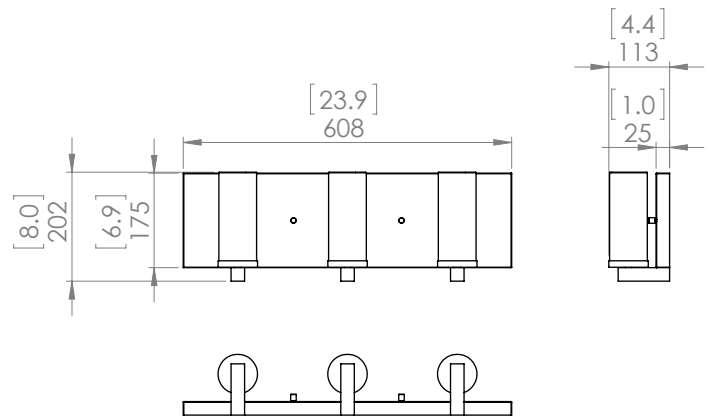

DIMENSIONS

Length / Ø: N/A"
Width: 24"
Height: 8"
Depth: 4.75"
Minimum Height: N/A"
Maximum Height: N/A"

LAMPING

Number of Sockets: 3
Wattage of Individual Socket: 70W
Socket Type: Medium Base (E26)
Socket Orientation: Up
Lamp Confinement: Semi Enclosed
Voltage: 120V
Dimmable: Yes
Bulbs Not Included

PIPE / CHAIN / CORD INFORMATION

Pipe/Chain Kit Included: Not Included
Pipe Information: N/A
Chain Information: N/A
Wire/Cord Information: 8 Inches
Max Sloped Ceiling Angle: N/A
**Conversion 19° to 45° : ASY0101+Finish (2 loops + 1 chain):
For Additional Cost*