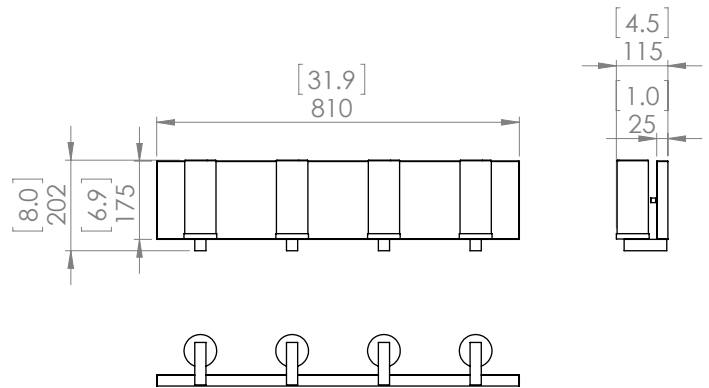

DIMENSIONS

Length / Ø: N/A"
Width: 32"
Height: 8"
Depth: 4.75"
Minimum Height: N/A"
Maximum Height: N/A"

LAMPING

Number of Sockets: 4
Wattage of Individual Socket: 70W
Socket Type: Medium Base (E26)
Socket Orientation: Up
Lamp Confinement: Semi Enclosed
Voltage: 120V
Dimmable: Yes
Bulbs Not Included

PIPE / CHAIN / CORD INFORMATION

Pipe/Chain Kit Included: Not Included
Pipe Information: N/A
Chain Information: N/A
Wire/Cord Information: 8 Inches
Max Sloped Ceiling Angle: N/A
**Conversion 19° to 45° : ASY0101+Finish (2 loops + 1 chain):
For Additional Cost*