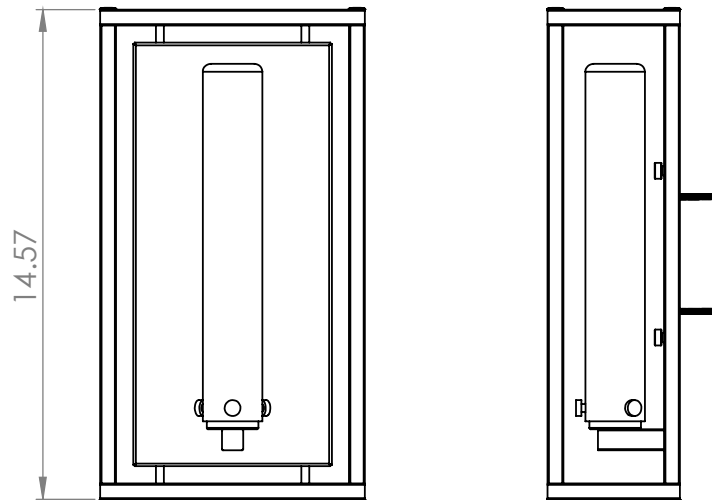

WARRANTY

5 Years Residential

20,000 Hours Commercial