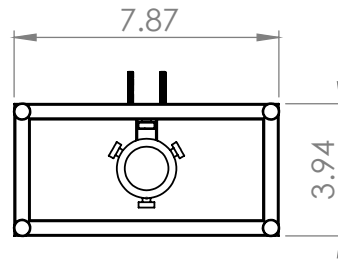

SAMBRE OUTDOOR

| OUTDOOR SCONCE

SKU | DVP28173

FINISH OPTIONS

Stainless Steel and Hammered Black with Clear Glass (SS/HB-CL)

DIMENSIONS

Length / Ø: 6.25"

Width: N/A"

Height: 14.5"

Depth: 3.875"

Minimum Height: N/A"

Maximum Height: N/A"

LAMPING

Number of Sockets: 1

Wattage of Individual Socket: 60W

Socket Type: Medium Base (E26)

Socket Orientation: Up

Lamp Confinement: Fully Enclosed

Voltage: 120V

Dimmable: Yes

Bulbs Not Included

PIPE / CHAIN / CORD INFORMATION

Pipe/Chain Kit Included: Not Included

Pipe Information: N/A

Chain Information: N/A

Wire/Cord Information: N/A

Max Sloped Ceiling Angle: N/A

**Conversion 19° to 45° : ASY0101+Finish (2 loops + 1 chain);
For Additional Cost*

ADDITIONAL INFORMATION

Wall and Ceiling Mountable: No