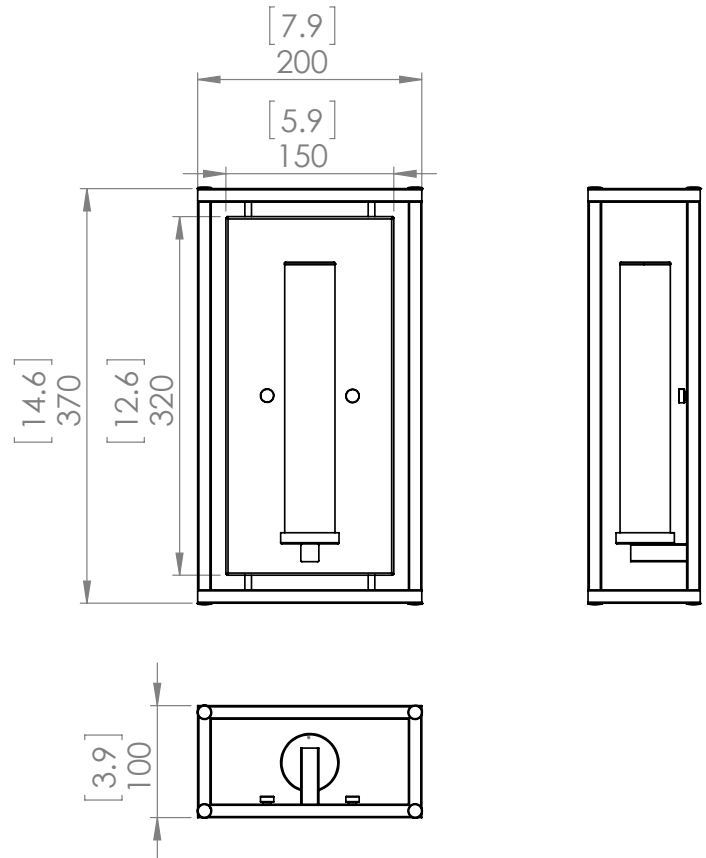

DIMENSIONS

Length / Ø: 6.25"

Width: 4"

Height: 14.5"

Depth: N/A"

Minimum Height: N/A"

Maximum Height: N/A"

LAMPING

Number of Sockets: 1

Wattage of Individual Socket: 100W

Socket Type: Medium Base (T10)

Socket Orientation: Up and Down

Lamp Confinement: Semi Enclosed

Voltage: 120V

Dimmable: Yes

Bulbs Not Included

PIPE / CHAIN / CORD INFORMATION

Pipe/Chain Kit Included: Not Included

Pipe Information: N/A

Chain Information: N/A

Wire/Cord Information: N/A

Max Sloped Ceiling Angle: N/A

**Conversion 19° to 45° : ASY0101+Finish (2 loops + 1 chain):
For Additional Cost*