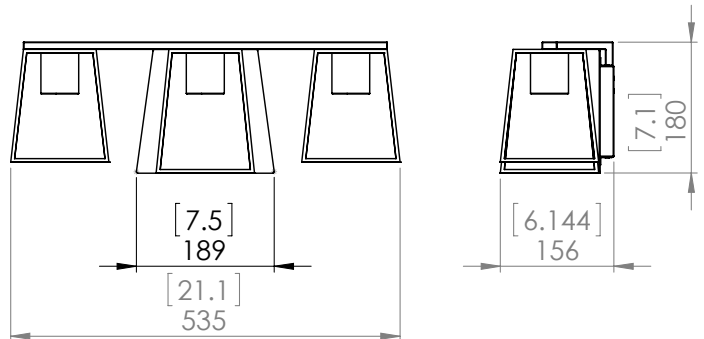

CAPE BRETON

| VANITY

DVI
LIGHTING

SKU | DVP29043

FINISH OPTIONS

Buffed Nickel and Graphite (BN+GR)
Multiple Finishes and Ebony (MF+EB)

DIMENSIONS

Length / Ø: 21"
Width: N/A"
Height: 7"
Depth: 6.25"
Minimum Height: 8.5"
Maximum Height: 8.5"

LAMPING

Number of Sockets: 3
Wattage of Individual Socket: 70W
Socket Type: Medium Base (E26)
Socket Orientation: Down
Lamp Confinement: Mostly Open
Voltage: 120V
Dimmable: Yes
Bulbs Not Included

PIPE / CHAIN / CORD INFORMATION

Pipe/Chain Kit Included: Not Included
Pipe Information: N/A
Chain Information: N/A
Wire/Cord Information: 8 Inches
Max Sloped Ceiling Angle: N/A
**Conversion 19° to 45° : ASY0101+Finish (2 loops + 1 chain):
For Additional Cost*