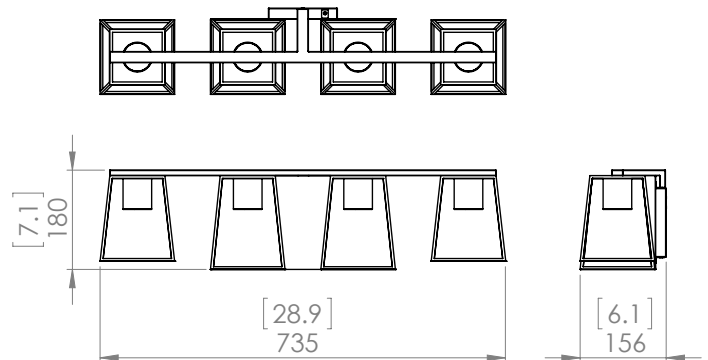

CAPE BRETON

| VANITY

DVI
LIGHTING

SKU | DVP29044

FINISH OPTIONS

Buffed Nickel and Graphite (BN+GR)
Multiple Finishes and Ebony (MF+EB)

DIMENSIONS

Length / Ø: 29"
Width: N/A"
Height: 7"
Depth: 6.25"
Minimum Height: 8.5"
Maximum Height: 8.5"

LAMPING

Number of Sockets: 4
Wattage of Individual Socket: 70W
Socket Type: Medium Base (E26)
Socket Orientation: Down
Lamp Confinement: Mostly Open
Voltage: 120V
Dimmable: Yes
Bulbs Not Included

PIPE / CHAIN / CORD INFORMATION

Pipe/Chain Kit Included: Not Included
Pipe Information: N/A
Chain Information: N/A
Wire/Cord Information: 8 Inches
Max Sloped Ceiling Angle: N/A
**Conversion 19° to 45° : ASY0101+Finish (2 loops + 1 chain):
For Additional Cost*