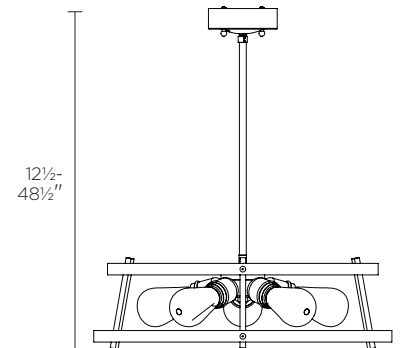

FIXTURE SPECIFICATIONS

- Length / Ø:** 20.5"
- Width:** N/A
- Depth:** N/A
- Height:** 7"
- Minimum Height:** 8.5"
- Maximum Height:** 48.5"
- Damp Location Certified:** No
- Wet Location Certified:** No

LAMPING

- Number of Bulbs:** 5
- Max Bulb Wattage:** 60W
- Socket Type:** Medium Base
- Recommended Bulb:** E26/ST19 Clear Edison LED
- Bulbs Included:** No

FINISH OPTIONS

SN/GR

GLASS OPTIONS

N/A

RELATED SKUS

- DVP29423
- DVP29420
- DVP29405
- DVP29423

WARRANTY

5 Years

ADDITIONAL INFORMATION

No chain included. Includes 40 inches of pipe