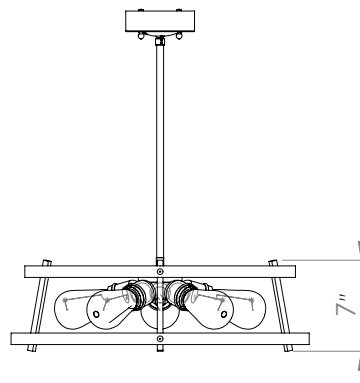

CATEGORY: SINGLE PENDANT

Modern rustic single pendant in satin nickel and graphite with open shade. Five light single pendant provides up and down lighting. Bulbs not included. No chain included. Includes 40 inches of pipe Uses Standard bulbs. Not ADA approved. Not rated for damp or wet locations. Manufacturer guarantees 5 year warranty from date of purchase.

FIXTURE SPECIFICATIONS

- Length / Ø:** 20.5"
- Width:** N/A
- Depth:** N/A
- Height:** 7"
- Minimum Height:** 8.5"
- Maximum Height:** 48.5"
- Damp Location Certified:** No
- Wet Location Certified:** No

LAMPING

- Number of Bulbs:** 5
- Max Bulb Wattage:** 60W
- Socket Type:** Medium Base
- Recommended Bulb:** E26/ST19 Clear Edison LED
- Bulbs Included:** No

FINISH OPTIONS

SN/GR

GLASS OPTIONS

N/A

RELATED SKUS

- DVP29423
- DVP29420
- DVP29405
- DVP29423

WARRANTY

5 Years

ADDITIONAL INFORMATION

No chain included. Includes 40 inches of pipe