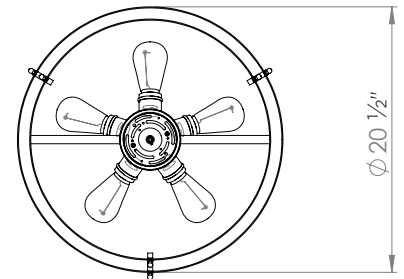

CATEGORY: SINGLE PENDANT

Modern rustic single pendant in satin nickel and graphite with open shade. Five light single pendant provides up and down lighting. Bulbs not included. No chain included. Includes 40 inches of pipe Uses Standard bulbs. Not ADA approved. Not rated for damp or wet locations. Manufacturer guarantees 5 year warranty from date of purchase.

FIXTURE SPECIFICATIONS

- Length / Ø:** 20.5"
- Width:** N/A
- Depth:** N/A
- Height:** 7"
- Minimum Height:** 8.5"
- Maximum Height:** 48.5"
- Damp Location Certified:** No
- Wet Location Certified:** No

LAMPING

- Number of Bulbs:** 5
- Max Bulb Wattage:** 60W
- Socket Type:** Medium Base
- Recommended Bulb:** E26/ST19 Clear Edison LED
- Bulbs Included:** No

FINISH OPTIONS

SN/GR

GLASS OPTIONS

N/A

RELATED SKUS