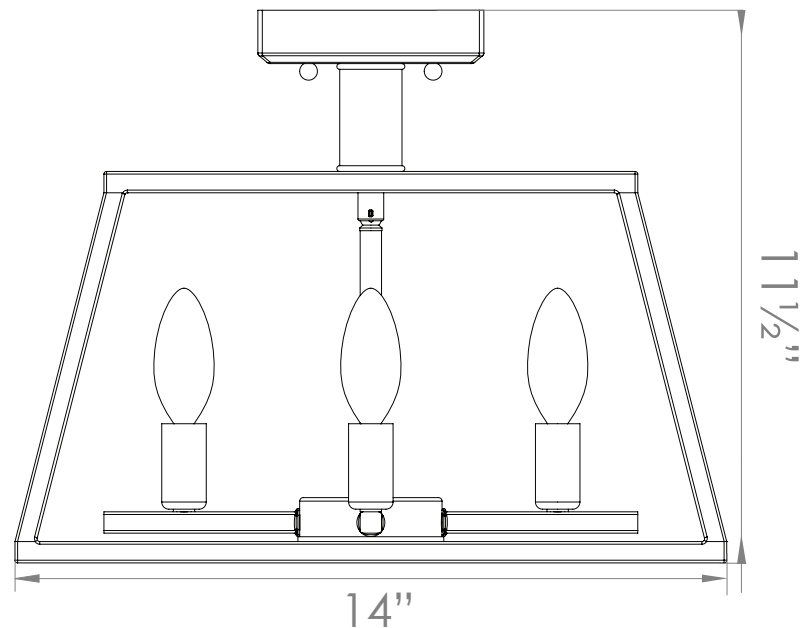

RELATED SKUS

DVP30091

DVP30091

DVP30006

DVP30021

DVP30011

WARRANTY

5 Years

ADDITIONAL INFORMATION

No chain included. No pipe included.