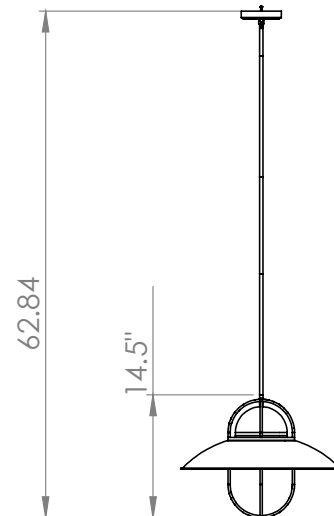

ADDITIONAL INFORMATION

No chain included. Includes 40 inches of pipe

GLASS OPTIONS

N/A