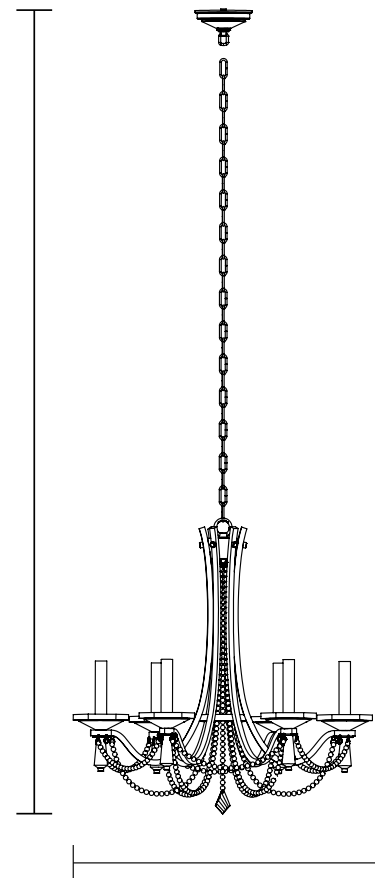

# EMPRESS

SKU: DVP32926

## CATEGORY: CHANDELIER

Traditional chandelier in chrome and crystal with open shade. Six light chandelier provides down lighting. Bulbs not included. Includes 36 inches of chain. No pipe included. Uses Candelabra bulbs. Not ADA approved. Not rated for damp or wet locations. Manufacturer guarantees 5 year warranty from date of purchase.

## FIXTURE SPECIFICATIONS

**Length / Ø:** 26"

**Width:** N/A

**Depth:** N/A

**Height:** 25.5"

**Minimum Height:** 29.5"

**Maximum Height:** 62.5"

**Damp Location Certified:** No

## ADDITIONAL INFORMATION

62.5"

Ø 26"