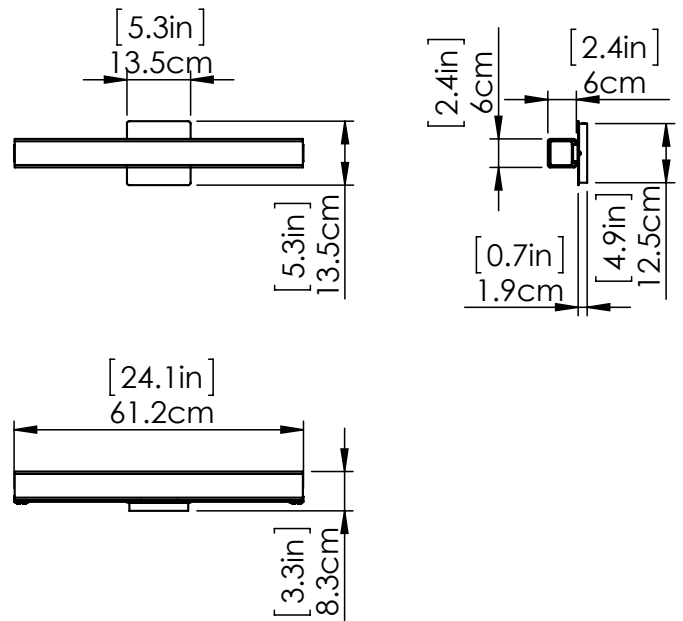

VENTURE CCT LED

| VANITY

SKU | DVP33893

FINISH OPTIONS

Chrome with Half Opal Glass
Ebony with Half Opal Glass
Brass with Half Opal Glass

DIMENSIONS

Length / Ø: 24"
Width: N/A"
Height: 5"
Depth: 3.25"
Minimum Height: 5.25"
Maximum Height: 5"

INTEGRATED LED INFORMATION

Wattage: 24W
Initial Lumens: 2400
Colour Temperature: 3000K / 4000K / 5000K
CRI: 90+
Voltage: 120
Dimmable: Yes
Required Dimmer: ELV

PIPE / CHAIN / CORD INFORMATION

Pipe/Chain Kit Included: No
Pipe Information: No Pipe Included
Chain Information: No Chain Included
Wire/Cord Information: 8 Inches
Max Sloped Ceiling Angle: N/A
**Conversion 19° to 45°: ASY0101+Finish (2 loops + 1 chain):
For Additional Cost*