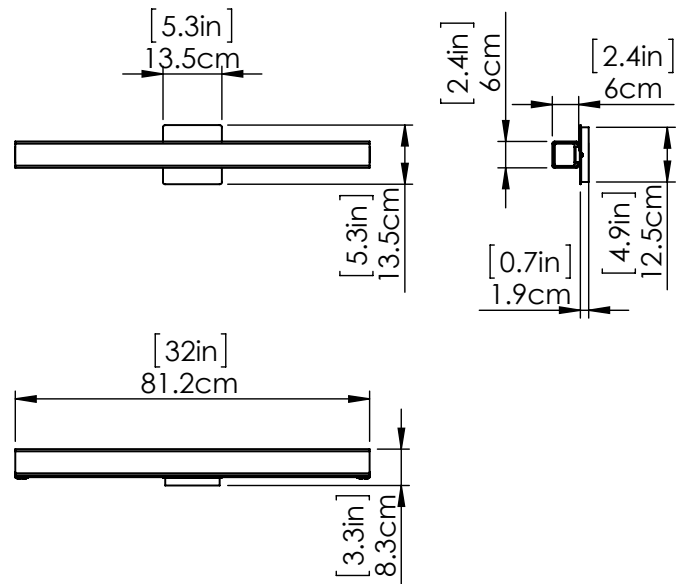

VENTURE CCT LED

| VANITY

SKU | DVP33894

FINISH OPTIONS

Chrome with Half Opal Glass
Ebony with Half Opal Glass
Brass with Half Opal Glass

DIMENSIONS

Length / Ø: 32"
Width: N/A"
Height: 5"
Depth: 3.25"
Minimum Height: 5.25"
Maximum Height: 5"

INTEGRATED LED INFORMATION

Wattage: 32W
Initial Lumens: 1600
Colour Temperature: 3000K / 4000K / 5000K
CRI: 90+
Voltage: 120
Dimmable: Yes
Required Dimmer: ELV

PIPE / CHAIN / CORD INFORMATION

Pipe/Chain Kit Included: No
Pipe Information: No Pipe Included
Chain Information: No Chain Included
Wire/Cord Information: 8 Inches
Max Sloped Ceiling Angle: N/A
**Conversion 19° to 45°: ASY0101+Finish (2 loops + 1 chain):
For Additional Cost*