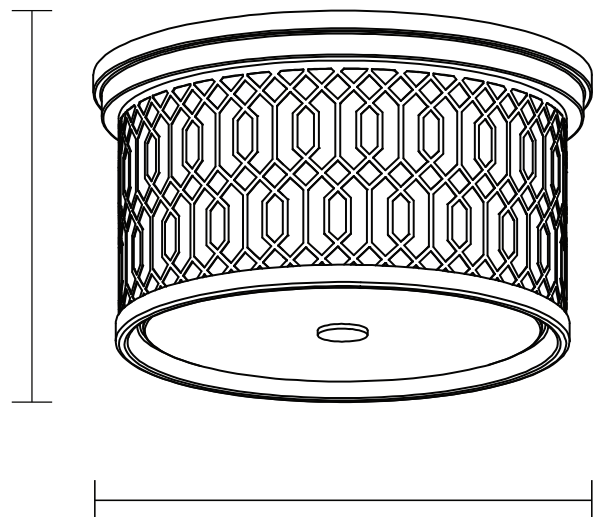

ADDITIONAL INFORMATION

No chain included. No pipe included.

6.5"