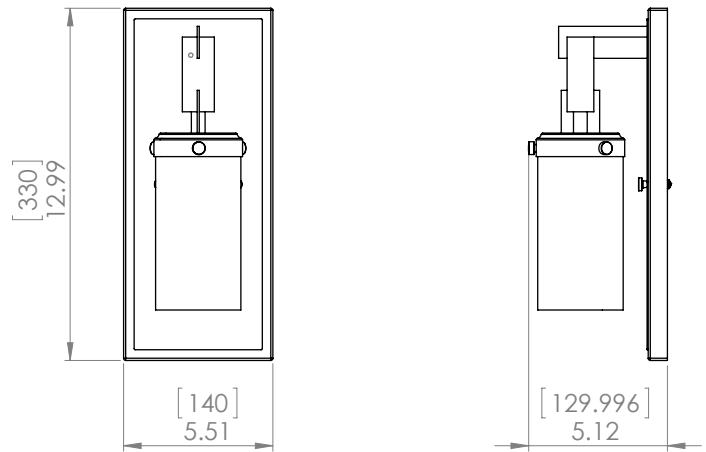

ADDITIONAL INFORMATION

Wall and Ceiling Mountable: No
Up and Down Mountable: N/A
Location Certification: Damp Location Certified
ADA Compliant: No