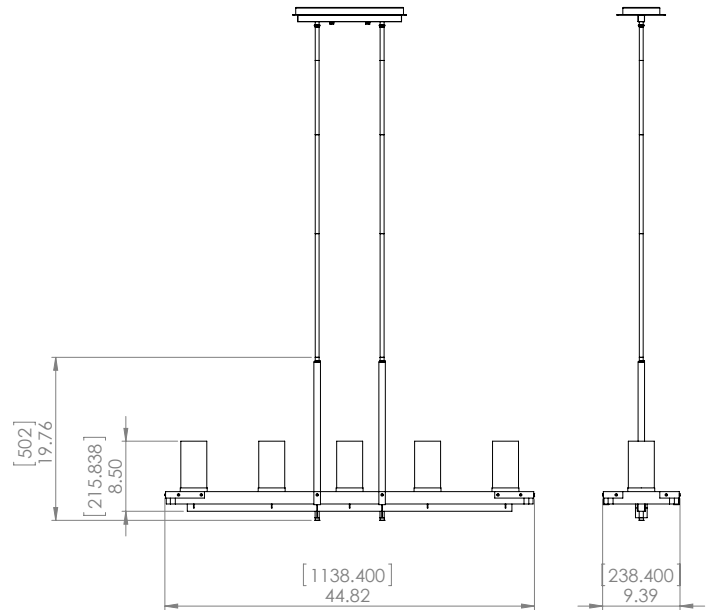

## DIMENSIONS

**Length / Ø:** 44.75"  
**Width:** 9.25"  
**Height:** 19.75"  
**Depth:** N/A"  
**Minimum Height:** 21.25"  
**Maximum Height:** 62.75"

## LAMPING

**Number of Sockets:** 5  
**Wattage of Individual Socket:** 70W  
**Socket Type:** Medium Base (E26)  
**Socket Orientation:** Up  
**Lamp Confinement:** Semi Enclosed  
**Voltage:** 120V  
**Dimmable:** Yes  
**Bulbs Not Included**

## PIPE / CHAIN / CORD INFORMATION

**Pipe/Chain Kit Included:** Pipe Kit Available  
**Pipe Information:** 40 (15 + 12 + 9 + 4) x 0.5 Inches Pipe Kit  
**Chain Information:** N/A  
**Wire/Cord Information:** 10 Ft  
**Max Sloped Ceiling Angle:** N/A  
*\*Conversion 19° to 45° : ASY0101+Finish (2 loops + 1 chain):  
 For Additional Cost*