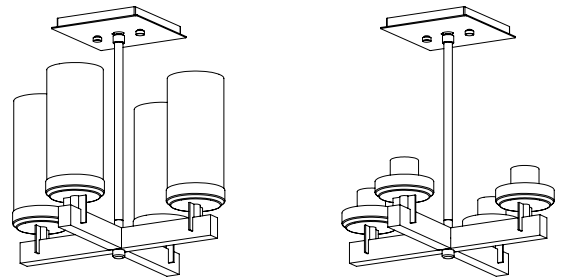

## DIMENSIONS

**Length / Ø:** 13"

**Width:** 13"

**Height:** 13.5"

**Depth:** N/A"

**Minimum Height:** N/A"

**Maximum Height:** N/A"

## LAMPING

**Number of Sockets:** 4

**Wattage of Individual Socket:** 70W

**Socket Type:** Medium Base (E26)

**Socket Orientation:** Up

**Lamp Confinement:** Semi Enclosed

**Voltage:** 120V

**Dimmable:** Yes

## PIPE / CHAIN / CORD INFORMATION

**Pipe/Chain Kit Included:** Not Included

**Pipe Information:** N/A

**Chain Information:** N/A

**Wire/Cord Information:** 8 Ft

**Max Sloped Ceiling Angle:** N/A

*\*Conversion 19° to 45° : ASY0101+Finish (2 loops + 1 chain):  
For Additional Cost*