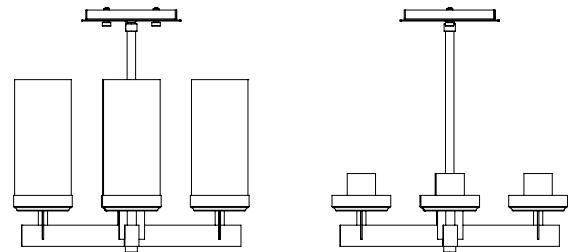

## DIMENSIONS

**Length / Ø:** 13"

**Width:** 13"

**Height:** 13.5"

**Depth:** N/A"

**Minimum Height:** N/A"

**Maximum Height:** N/A"

## PIPE / CHAIN / CORD INFORMATION

**Pipe/Chain Kit Included:** Not Included

**Pipe Information:** N/A

**Chain Information:** N/A

**Wire/Cord Information:** 8 Ft

**Max Sloped Ceiling Angle:** N/A

*\*Conversion 19° to 45° : ASY0101+Finish (2 loops + 1 chain):  
For Additional Cost*