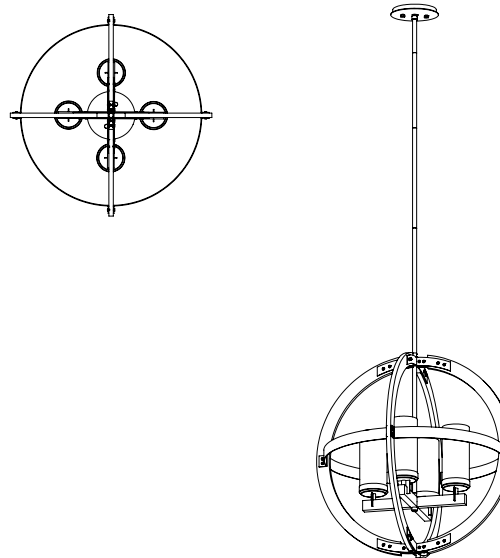

SKU | DVP38650

FINISH OPTIONS

Buffed Nickel and Barnwood on Metal with Clear Glass (BN+BAW-CL)
 Graphite and Birchwood on Metal with Clear Glass (GR+BIW-CL)
 Graphite and Ironwood on Metal with Clear Glass (GR+IW-CL)

DIMENSIONS

Length / Ø: 23.25"**Width:** N/A"**Height:** 24"**Depth:** N/A"**Minimum Height:** 25.5"**Maximum Height:** 65.5"

LAMPING

Number of Sockets: 4**Wattage of Individual Socket:** 40W**Socket Type:** Medium Base (E26)**Socket Orientation:** Up**Lamp Confinement:** Semi Enclosed**Voltage:** 120V**Dimmable:** Yes**Bulbs Not Included**

PIPE / CHAIN / CORD INFORMATION

Pipe/Chain Kit Included: Pipe Kit Available**Pipe Information:** 40 (15 + 12 + 9 + 4) x 0.5 Inches Pipe Kit**Chain Information:** N/A**Wire/Cord Information:** 10 Ft**Max Sloped Ceiling Angle:** Hang-Straight 19 Degrees

*Conversion 19° to 45° : ASY0101+Finish (2 loops + 1 chain);
 For Additional Cost

ADDITIONAL INFORMATION

Wall and Ceiling Mountable: No**Up and Down Mountable:** N/A**Location Certification:** Dry Locations Only**ADA Compliant:** No