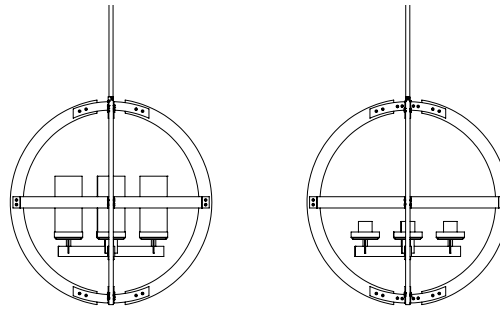

SKU | DVP38650

FINISH OPTIONS

Buffed Nickel and Barnwood on Metal with Clear Glass (BN+BAW-CL)
 Graphite and Birchwood on Metal with Clear Glass (GR+BIW-CL)
 Graphite and Ironwood on Metal with Clear Glass (GR+IW-CL)

DIMENSIONS

Length / Ø: 23.25"**Width:** N/A"**Height:** 24"**Depth:** N/A"**Minimum Height:** 25.5"**Maximum Height:** 65.5"

LAMPING

Number of Sockets: 4**Wattage of Individual Socket:** 40W**Socket Type:** Medium Base (E26)**Socket Orientation:** Up**Lamp Confinement:** Semi Enclosed**Voltage:** 120V**Dimmable:** Yes**Bulbs Not Included**

PIPE / CHAIN / CORD INFORMATION

Pipe/Chain Kit Included: Pipe Kit Available**Pipe Information:** 40 (15 + 12 + 9 + 4) x 0.5 Inches Pipe Kit**Chain Information:** N/A**Wire/Cord Information:** 10 Ft**Max Sloped Ceiling Angle:** Hang-Straight 19 Degrees