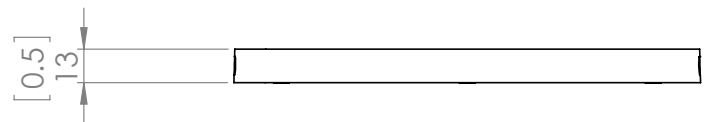

WARRANTY

5 Years Residential

20,000 Hours Commercial