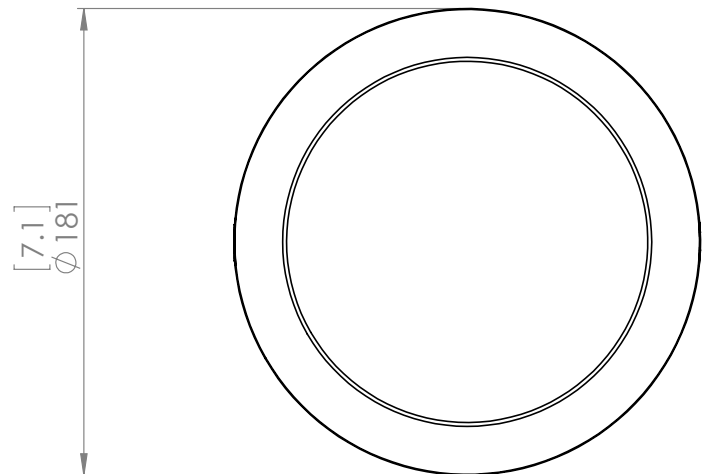

PIPE / CHAIN / CORD INFORMATION

Pipe/Chain Kit Included: Not Included

Pipe Information: N/A

Chain Information: N/A

Wire/Cord Information: N/A

Max Sloped Ceiling Angle: N/A

**Conversion 19° to 45° : ASY0101+Finish (2 loops + 1 chain):
For Additional Cost*

ADDITIONAL INFORMATION

Wall and Ceiling Mountable: Yes

Up and Down Mountable: N/A

Location Certification: Damp Location Certified

ADA Compliant: Yes