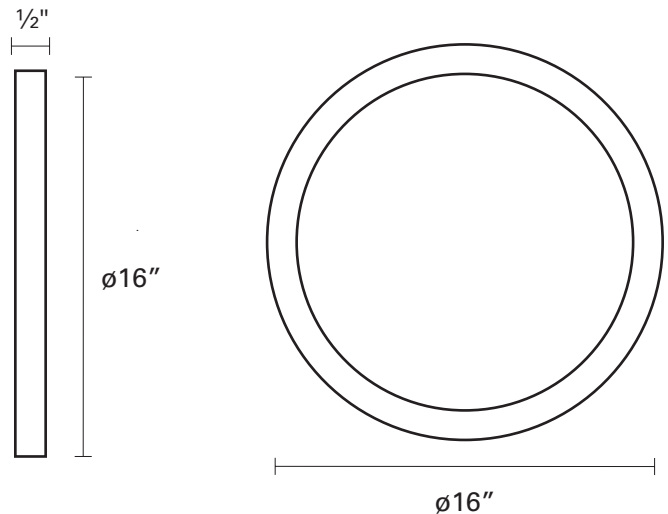

SKU | DVP39048

FINISH OPTIONS

Matte White (MW)

DIMENSIONS

Length / Ø: 16"
Width: N/A"
Height: 0.5"
Depth: N/A"
Minimum Height: N/A"
Maximum Height: N/A"

INTEGRATED LED INFORMATION

Wattage: 30W
Initial Lumens: 5000
Colour Temperature: 3000K / 4000K
CRI: 80
Voltage: 120
Dimmable: Yes
Required Dimmer: ELV DIMMER RECOMMENDED

PIPE / CHAIN / CORD INFORMATION

Pipe/Chain Kit Included: Not Included
Pipe Information: N/A
Chain Information: N/A
Wire/Cord Information: 8 Inches
Max Sloped Ceiling Angle: N/A
**Conversion 19° to 45°: ASY0101+Finish (2 loops + 1 chain):
 For Additional Cost*