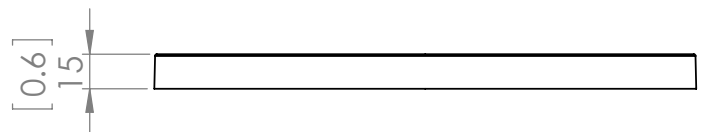

ADDITIONAL INFORMATION

- **Wall and Ceiling Mountable:** Yes
- **Up and Down Mountable:** No
- **Location Certification:** Damp Location Certified
- **ADA Compliant:** No