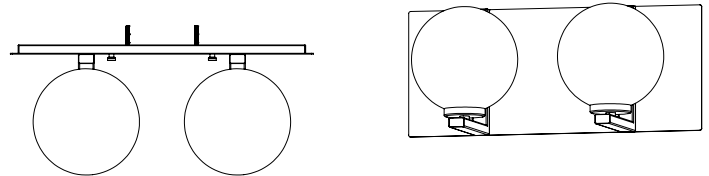

TROPEA

| VANITY

SKU | DVP40422

FINISH OPTIONS

- Brass and Graphite with Ripple Glass (BR+GR-RPG)
- Chrome with Ripple Glass (CH-RPG)
- Satin Nickel and Graphite with Ripple Glass (SN+GR-RPG)

DIMENSIONS

- Length / Ø:** 15.25"
- Width:** N/A"
- Height:** 6.25"
- Depth:** 6.5"
- Minimum Height:** N/A"
- Maximum Height:** N/A"

LAMPING

- Number of Sockets:** 2
- Wattage of Individual Socket:** 25W
- Socket Type:** Candelabra (E12)
- Socket Orientation:** Up and Down
- Lamp Confinement:** Fully Enclosed
- Voltage:** 120V
- Dimmable:** Yes
- Bulbs Not Included**

PIPE / CHAIN / CORD INFORMATION

- Pipe/Chain Kit Included:** Not Included
- Pipe Information:** N/A
- Chain Information:** N/A
- Wire/Cord Information:** 8 Inches
- Max Sloped Ceiling Angle:** N/A
- *Conversion 19° to 45° : ASY0101+Finish (2 loops + 1 chain):
For Additional Cost*