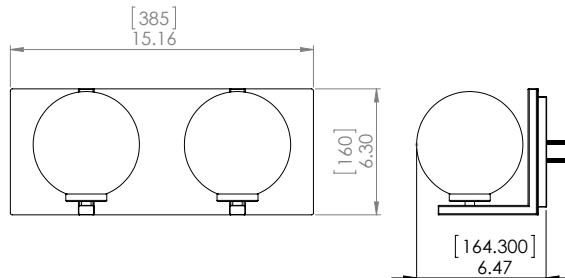

TROPEA

| VANITY

SKU | DVP40422

FINISH OPTIONS

- Brass and Graphite with Ripple Glass (BR+GR-RPG)
- Chrome with Ripple Glass (CH-RPG)
- Satin Nickel and Graphite with Ripple Glass (SN+GR-RPG)

DIMENSIONS

- Length / Ø:** 15.25"
- Width:** N/A"
- Height:** 6.25"
- Depth:** 6.5"
- Minimum Height:** N/A"
- Maximum Height:** N/A"

LAMPING

- Number of Sockets:** 2
- Wattage of Individual Socket:** 25W
- Socket Type:** Candelabra (E12)
- Socket Orientation:** Up and Down
- Lamp Confinement:** Fully Enclosed
- Voltage:** 120V
- Dimmable:** Yes
- Bulbs Not Included**

PIPE / CHAIN / CORD INFORMATION

- Pipe/Chain Kit Included:** Not Included
- Pipe Information:** N/A
- Chain Information:** N/A
- Wire/Cord Information:** 8 Inches
- Max Sloped Ceiling Angle:** N/A
- *Conversion 19° to 45° : ASY0101+Finish (2 loops + 1 chain):
For Additional Cost*