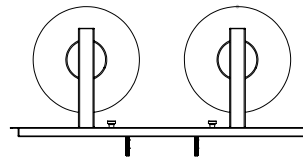

WARRANTY

- 5 Years Residential
- 20,000 Hours Commercial