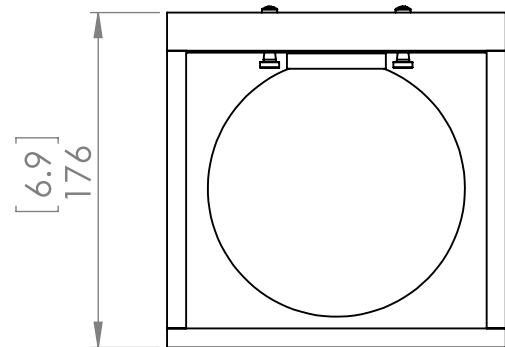

TROPEA

| FLUSH MOUNT

SKU | DVP40432

FINISH OPTIONS

Brass and Graphite with Ripple Glass (BR+GR-RPG)
Chrome with Ripple Glass (CH-RPG)
Satin Nickel and Graphite with Ripple Glass (SN+GR-RPG)

DIMENSIONS

Length / Ø: 7"
Width: 7.25"
Height: 7"
Depth: N/A"
Minimum Height: 8.5"
Maximum Height: 8.5"

LAMPING

Number of Sockets: 1
Wattage of Individual Socket: 25W
Socket Type: Candelabra (E12)
Socket Orientation: Down
Lamp Confinement: Fully Enclosed
Voltage: 120V
Dimmable: Yes
Bulbs Not Included

PIPE / CHAIN / CORD INFORMATION

Pipe/Chain Kit Included: Not Included
Pipe Information: N/A
Chain Information: N/A
Wire/Cord Information: 8 Inches
Max Sloped Ceiling Angle: N/A
**Conversion 19° to 45° : ASY0101+Finish (2 loops + 1 chain):
For Additional Cost*