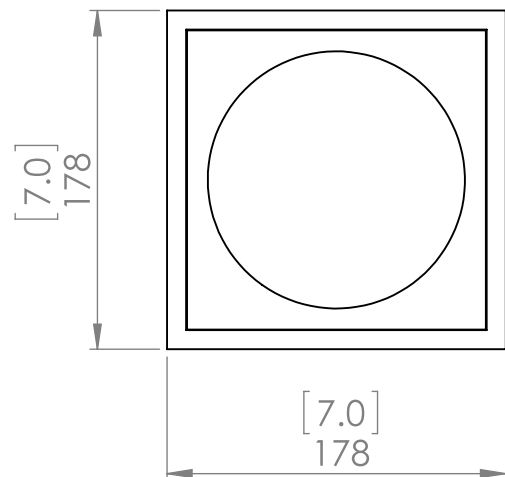

TROPEA

| FLUSH MOUNT

SKU | DVP40432

FINISH OPTIONS

Brass and Graphite with Ripple Glass (BR+GR-RPG)
Chrome with Ripple Glass (CH-RPG)
Satin Nickel and Graphite with Ripple Glass (SN+GR-RPG)

DIMENSIONS

Length / Ø: 7"
Width: 7.25"
Height: 7"
Depth: N/A"
Minimum Height: 8.5"
Maximum Height: 8.5"

LAMPING

Number of Sockets: 1
Wattage of Individual Socket: 25W
Socket Type: Candelabra (E12)
Socket Orientation: Down
Lamp Confinement: Fully Enclosed
Voltage: 120V
Dimmable: Yes
Bulbs Not Included

PIPE / CHAIN / CORD INFORMATION

Pipe/Chain Kit Included: Not Included
Pipe Information: N/A
Chain Information: N/A
Wire/Cord Information: 8 Inches
Max Sloped Ceiling Angle: N/A
**Conversion 19° to 45° : ASY0101+Finish (2 loops + 1 chain):
For Additional Cost*