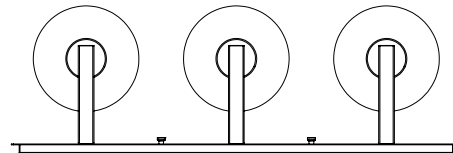

WARRANTY

- 5 Years Residential
- 20,000 Hours Commercial