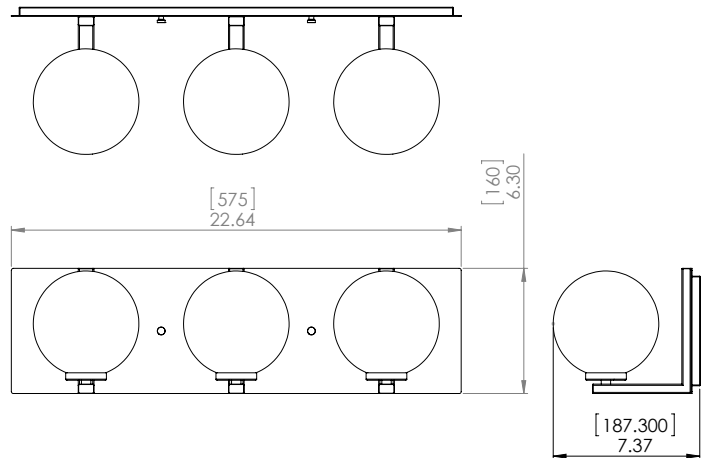

## DIMENSIONS

- Length / Ø:** 22.75"
- Width:** N/A"
- Height:** 6.25"
- Depth:** 6.5"
- Minimum Height:** N/A"
- Maximum Height:** N/A"

## LAMPING

- Number of Sockets:** 3
- Wattage of Individual Socket:** 25W
- Socket Type:** Candelabra (E12)
- Socket Orientation:** Up and Down
- Lamp Confinement:** Fully Enclosed
- Voltage:** 120V
- Dimmable:** Yes
- Bulbs Not Included**

## PIPE / CHAIN / CORD INFORMATION

- Pipe/Chain Kit Included:** Not Included
- Pipe Information:** N/A
- Chain Information:** N/A
- Wire/Cord Information:** 8 Inches
- Max Sloped Ceiling Angle:** N/A
- \*Conversion 19° to 45° : ASY0101+Finish (2 loops + 1 chain):  
For Additional Cost*