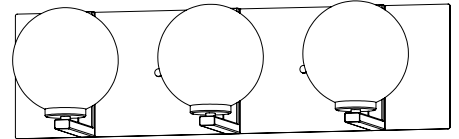

## DIMENSIONS

- Length / Ø:** 22.75"
- Width:** N/A"
- Height:** 6.25"
- Depth:** 6.5"
- Minimum Height:** N/A"
- Maximum Height:** N/A"

## LAMPING

- Number of Sockets:** 3
- Wattage of Individual Socket:** 25W
- Socket Type:** Candelabra (E12)
- Socket Orientation:** Up and Down
- Lamp Confinement:** Fully Enclosed
- Voltage:** 120V
- Dimmable:** Yes
- Bulbs Not Included**