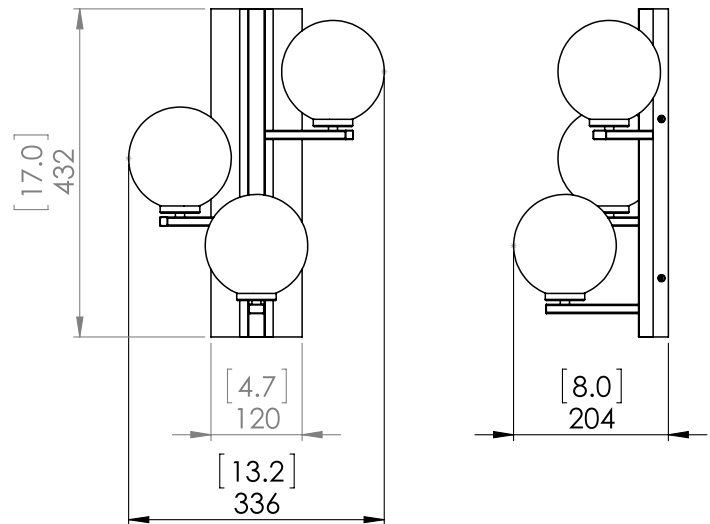

Length / Ø: N/A"
Width: 13.25"
Height: 17"
Depth: 8"
Minimum Height: 18.5"
Maximum Height: 18.5"

LAMPING

Number of Sockets: 3
Wattage of Individual Socket: 25W
Socket Type: Candelabra (E12)
Socket Orientation: Up and Down
Lamp Confinement: Fully Enclosed
Voltage: 120V
Dimmable: Yes
Bulbs Not Included

PIPE / CHAIN / CORD INFORMATION

Pipe/Chain Kit Included: Not Included
Pipe Information: N/A
Chain Information: N/A
Wire/Cord Information: 8 Inches
Max Sloped Ceiling Angle: N/A
**Conversion 19° to 45° : ASY0101+Finish (2 loops + 1 chain);
For Additional Cost*