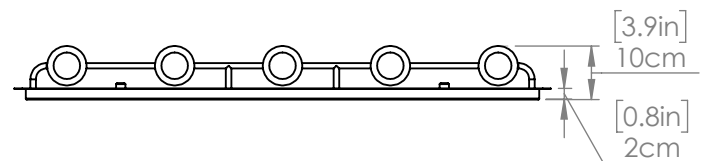

ADDITIONAL INFORMATION

Wall and Ceiling Mountable: No
Up and Down Mountable: N/A
Location Certification: Dry Locations Only
ADA Compliant: No