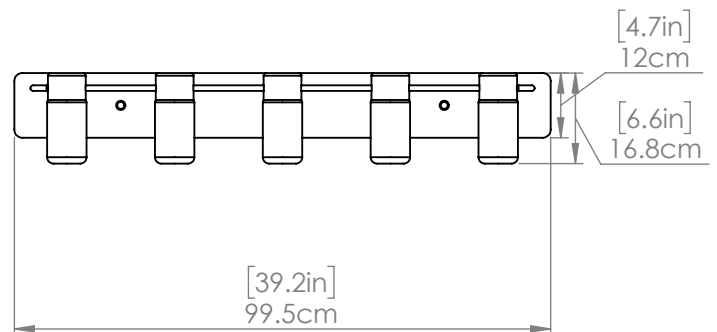

TUXEDO

| VANITY

SKU | DVP40755

FINISH OPTIONS

Ebony and Chrome with Clear Seedy Glass (EB+CH-SDY)
Ebony and Chrome with Half Opal Glass (EB+CH-OP)

DIMENSIONS

Length / Ø: N/A"
Width: 39.25"
Height: 6.5"
Depth: 4"
Minimum Height: N/A"
Maximum Height: N/A"

LAMPING

Number of Sockets: 5
Wattage of Individual Socket: 40W
Socket Type: Medium Base (E26)
Socket Orientation: Up and/or Down
Lamp Confinement: Semi Enclosed
Voltage: 120V
Dimmable: Yes
Bulbs Not Included

PIPE / CHAIN / CORD INFORMATION

Pipe/Chain Kit Included: Not Included
Pipe Information: N/A
Chain Information: N/A
Wire/Cord Information: 8 Inches
Max Sloped Ceiling Angle: N/A

ADDITIONAL INFORMATION

Wall and Ceiling Mountable: No
Up and Down Mountable: N/A
Location Certification: Dry Locations Only
ADA Compliant: No

WARRANTY

5 Years Residential
20,000 Hours Commercial