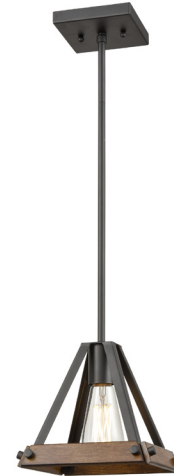

CATEGORY: MINI PENDANT

Industrial mini pendant in graphite and ironwood with wood shade. Single light mini pendant provides lighting. Bulbs not included. No chain included. Includes 40 inches of pipe Uses Standard bulbs. Not ADA approved. Not rated for damp or wet locations. Manufacturer guarantees 5 year warranty from date of purchase.

FIXTURE SPECIFICATIONS

Length / Ø: 7.75"**Width:** 7.75"**Depth:** N/A**Height:** 7.75"**Minimum Height:** N/A**Maximum Height:** N/A**Damp Location Certified:** No**Wet Location Certified:** No

LAMPING

Number of Bulbs: 1**Max Bulb Wattage:** 70W**Socket Type:** Medium Base**Recommended Bulb:** #N/A**Bulbs Included:** No

FINISH OPTIONS

GR+IW

GLASS OPTIONS

N/A

RELATED SKUS

DVP41706

DVP41721