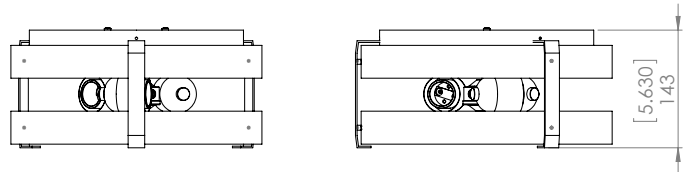

## DIMENSIONS

**Length / Ø:** 12.5"  
**Width:** N/A"  
**Height:** 5.75"  
**Depth:** N/A"  
**Minimum Height:** 7.25"  
**Maximum Height:** 47.25"

## LAMPING

**Number of Sockets:** 3  
**Wattage of Individual Socket:** 70W  
**Socket Type:** Medium Base (E26)  
**Socket Orientation:** Sideways  
**Lamp Confinement:** Fully Open  
**Voltage:** 120V  
**Dimmable:** Yes  
**Bulbs Not Included**

## PIPE / CHAIN / CORD INFORMATION

**Pipe/Chain Kit Included:** Not Included  
**Pipe Information:** N/A  
**Chain Information:** N/A  
**Wire/Cord Information:** 8 Inches  
**Max Sloped Ceiling Angle:** N/A  
*\*Conversion 19° to 45° : ASY0101+Finish (2 loops + 1 chain):  
For Additional Cost*