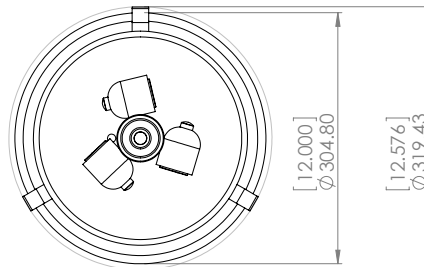

WARRANTY

5 Years Residential
20,000 Hours Commercial