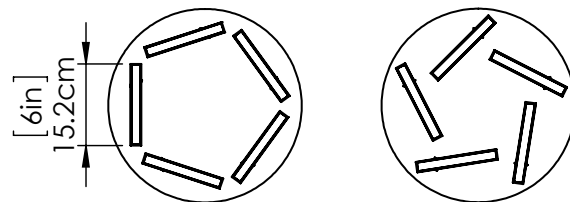

PIPE / CHAIN / CORD INFORMATION

Pipe/Chain Kit Included: No
Pipe Information: No Pipe Included
Chain Information: No Chain Included
Wire/Cord Information: 8 Inches
Max Sloped Ceiling Angle: N/A
**Conversion 19° to 45°: ASY0101+Finish (2 loops + 1 chain);
For Additional Cost*

suggested configurations