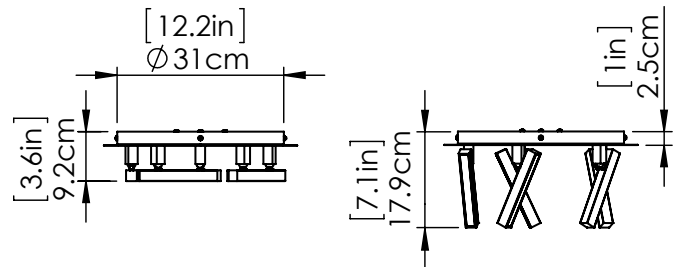

## DIMENSIONS

**Length / Ø:** 14.25"  
**Width:** N/A"  
**Height:** 3.5 - 7"  
**Depth:** N/A"  
**Minimum Height:** 3.5"  
**Maximum Height:** 7"

## PIPE / CHAIN / CORD INFORMATION

**Pipe/Chain Kit Included:** No  
**Pipe Information:** No Pipe Included  
**Chain Information:** No Chain Included  
**Wire/Cord Information:** 8 Inches  
**Max Sloped Ceiling Angle:** N/A  
*\*Conversion 19° to 45°: ASY0101+Finish (2 loops + 1 chain);  
For Additional Cost*