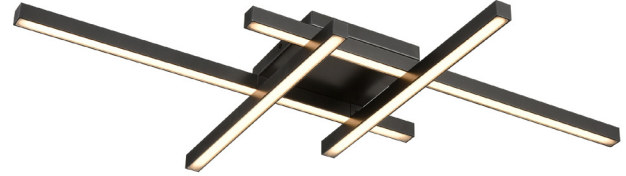

# MAUD AC LED

SKU | DVP44852

CATEGORY: Flush Mount

## DIMENSIONS

**Length / Ø:** 30"

**Width:** 20"

**Height:** 2.25"

**Depth:** N/A "

**Minimum Height:** 3.75"

**Maximum Height:** 3.75"