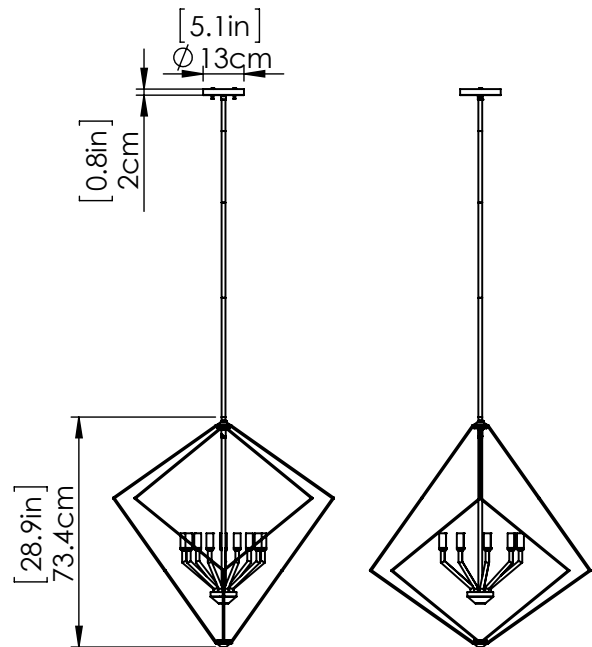

ASHOONA

| FOYER

SKU | DVP44948

FINISH OPTIONS

- Ebony (EB)
- Buffed Nickel and Ebony (BN+EB)
- Brass and Ebony (BR+EB)

DIMENSIONS

- Length / Ø:** 27.75"
- Width:** N/A"
- Height:** 29"
- Depth:** N/A"
- Minimum Height:** 30.5"
- Maximum Height:** 70.5"

LAMPING

- Number of Sockets:** 9
- Wattage of Individual Socket:** 40W
- Socket Type:** Candelabra (E12)
- Socket Orientation:** Up
- Lamp Confinement:** Fully Open
- Voltage:** 120V
- Dimmable:** Yes
- Bulbs Not Included**

PIPE / CHAIN / CORD INFORMATION

- Pipe/Chain Kit Included:** Pipe Kit Available
- Pipe Information:** 40 (15 + 12 + 9 + 4) x 0.5 Inches Pipe Kit
- Chain Information:** N/A
- Wire/Cord Information:** 10 Ft
- Max Sloped Ceiling Angle:** Hang-Straight 19 Degrees
- *Conversion 19° to 45° : ASY0101+Finish (2 loops + 1 chain): For Additional Cost*