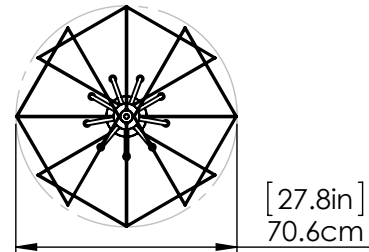

WARRANTY

- 5 Years Residential
- 20,000 Hours Commercial