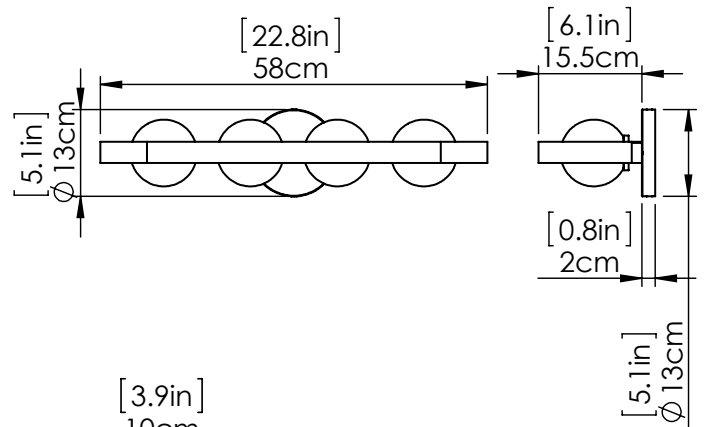

SKU | DVP45044

FINISH OPTIONS

Ebony with Half Opal Glass (EB-OP)

DIMENSIONS

Length / Ø: 22.75"
Width: N/A"
Height: 5"
Depth: 7"
Minimum Height: 5"
Maximum Height: 5"

LAMPING

Number of Sockets: 4
Wattage of Individual Socket: 20W
Socket Type: G9
Socket Orientation: Sideways
Lamp Confinement: Fully Enclosed
Voltage: 120V
Dimmable: Yes
Bulbs Not Included

PIPE / CHAIN / CORD INFORMATION

Pipe/Chain Kit Included: Not Included
Pipe Information: N/A
Chain Information: N/A
Wire/Cord Information: 8 Inches
Max Sloped Ceiling Angle: N/A
**Conversion 19° to 45° : ASY0101+Finish (2 loops + 1 chain):
 For Additional Cost*