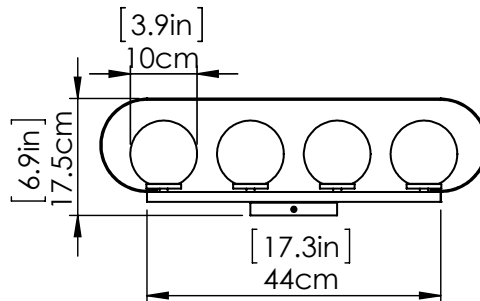

SKU | DVP45044

FINISH OPTIONS

Ebony with Half Opal Glass (EB-OP)

DIMENSIONS

Length / Ø: 22.75"
Width: N/A"
Height: 5"
Depth: 7"
Minimum Height: 5"
Maximum Height: 5"

LAMPING

Number of Sockets: 4
Wattage of Individual Socket: 20W
Socket Type: G9
Socket Orientation: Sideways
Lamp Confinement: Fully Enclosed
Voltage: 120V
Dimmable: Yes
Bulbs Not Included

PIPE / CHAIN / CORD INFORMATION

Pipe/Chain Kit Included: Not Included
Pipe Information: N/A
Chain Information: N/A
Wire/Cord Information: 8 Inches
Max Sloped Ceiling Angle: N/A
**Conversion 19° to 45° : ASY0101+Finish (2 loops + 1 chain):
 For Additional Cost*