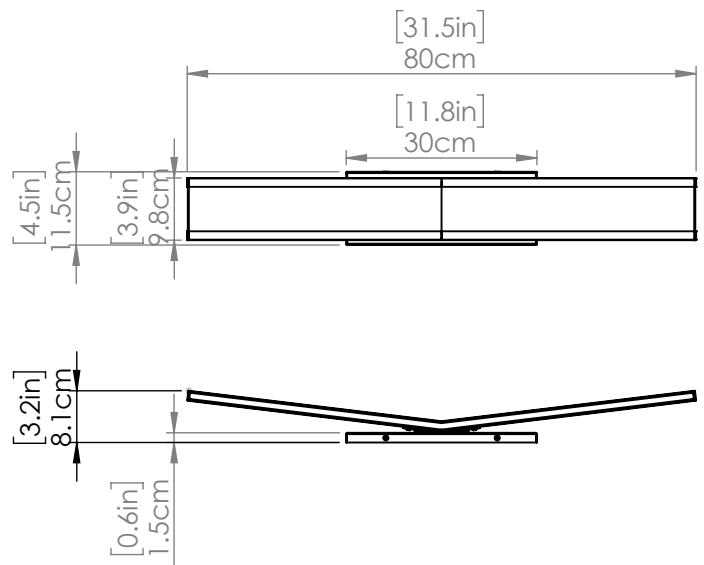

ADDITIONAL INFORMATION

- **Wall and Ceiling Mountable:** No
- **Up and Down Mountable:** N/A
- **Location Certification:** Dry Locations Only
- **ADA Compliant:** No

WARRANTY

- 5 Years Residential
- 20,000 Hours Commercial