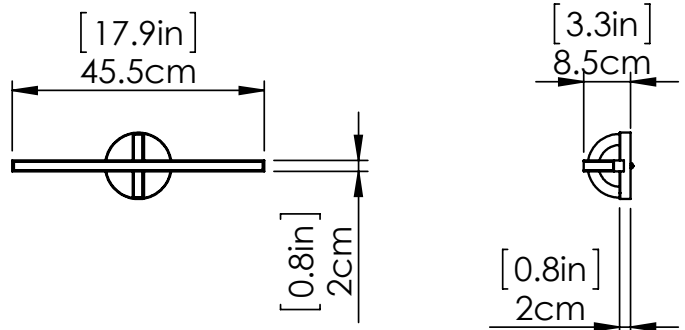

PERIGEE AC LED

| VANITY

SKU | DVP46522

FINISH OPTIONS

- Brass
- Graphite
- Buffed Nickel

DIMENSIONS

- Length / Ø:** 18"
- Width:** N/A"
- Height:** 4.75"
- Depth:** 3.25"
- Minimum Height:** 4.75"
- Maximum Height:** 4.75"

INTEGRATED LED INFORMATION

- Wattage:** 24W
- Initial Lumens:** 300
- Colour Temperature:** 3000K
- CRI:** 90+
- Voltage:** 120
- Dimmable:** Yes
- Required Dimmer:** ELV

PIPE / CHAIN / CORD INFORMATION

- Pipe/Chain Kit Included:** No
- Pipe Information:** No Pipe Included
- Chain Information:** No Chain Included
- Wire/Cord Information:** 8 Inches
- Max Sloped Ceiling Angle:** N/A
- *Conversion 19° to 45° : ASY0101+Finish (2 loops + 1 chain):
For Additional Cost*