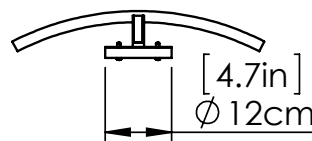

PERIGEE AC LED

| VANITY

SKU | DVP46522

FINISH OPTIONS

- Brass
- Graphite
- Buffed Nickel

DIMENSIONS

- Length / Ø:** 18"
- Width:** N/A"
- Height:** 4.75"
- Depth:** 3.25"
- Minimum Height:** 4.75"
- Maximum Height:** 4.75"

- Pipe/Chain Kit Included:** No
- Pipe Information:** No Pipe Included
- Chain Information:** No Chain Included
- Wire/Cord Information:** 8 Inches
- Max Sloped Ceiling Angle:** N/A
- *Conversion 19° to 45° : ASY0101+Finish (2 loops + 1 chain):
For Additional Cost*