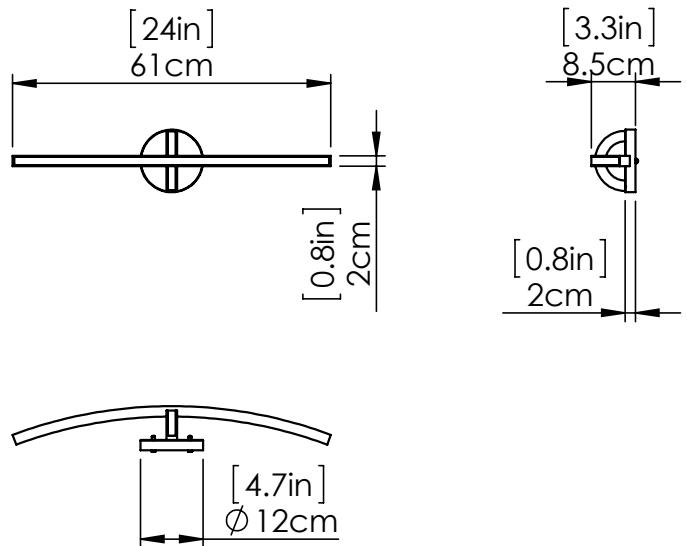

PERIGEE AC LED

| VANITY

DVI
LIGHTING

SKU | DVP46543

FINISH OPTIONS

Brass
Graphite
Buffed Nickel

DIMENSIONS

Length / Ø: 24"
Width: N/A"
Height: 5"
Depth: 3.25"
Minimum Height: 4.75"
Maximum Height: 5"

INTEGRATED LED INFORMATION

Wattage: 32W
Initial Lumens: 320
Colour Temperature: 3000K
CRI: 90+
Voltage: 120
Dimmable: Yes
Required Dimmer: ELV

PIPE / CHAIN / CORD INFORMATION

Pipe/Chain Kit Included: No
Pipe Information: No Pipe Included
Chain Information: No Chain Included
Wire/Cord Information: 8 Inches
Max Sloped Ceiling Angle: N/A
**Conversion 19° to 45°: ASY0101+Finish (2 loops + 1 chain):
For Additional Cost*