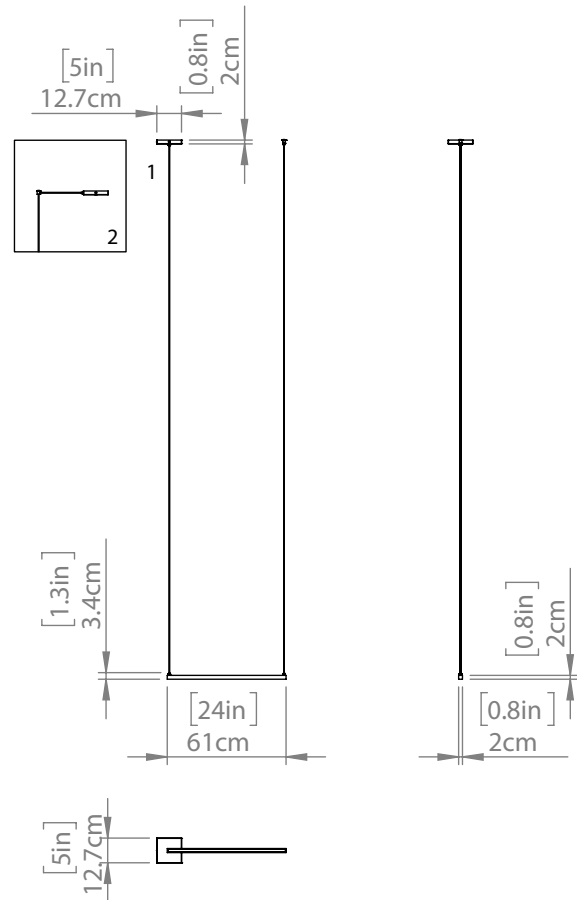

IRDANI AC LED

| LINEAR

SKU | DVP46802

FINISH OPTIONS

Ebony
Buffed Nickel

DIMENSIONS

Length / Ø: 23.75"
Width: 1"
Height: 1"
Depth: N/A"
Minimum Height: 2.75"
Maximum Height: 123"

Configurable Junction Box Offset

Configurable Junction Box Directly Above Cord

INTEGRATED LED INFORMATION

Wattage: 24W
Initial Lumens: 2400
Colour Temperature: 3000K
CRI: 90+
Voltage: 120
Dimmable: Yes
Required Dimmer: ELV

PIPE / CHAIN / CORD INFORMATION

Pipe/Chain Kit Included: No
Pipe Information: No Pipe Included
Chain Information: No Chain Included
Wire/Cord Information: 10 Ft
Max Sloped Ceiling Angle: Cord Grip 45 Degrees
**Conversion 19° to 45° : ASY0101+Finish (2 loops + 1 chain):
For Additional Cost*