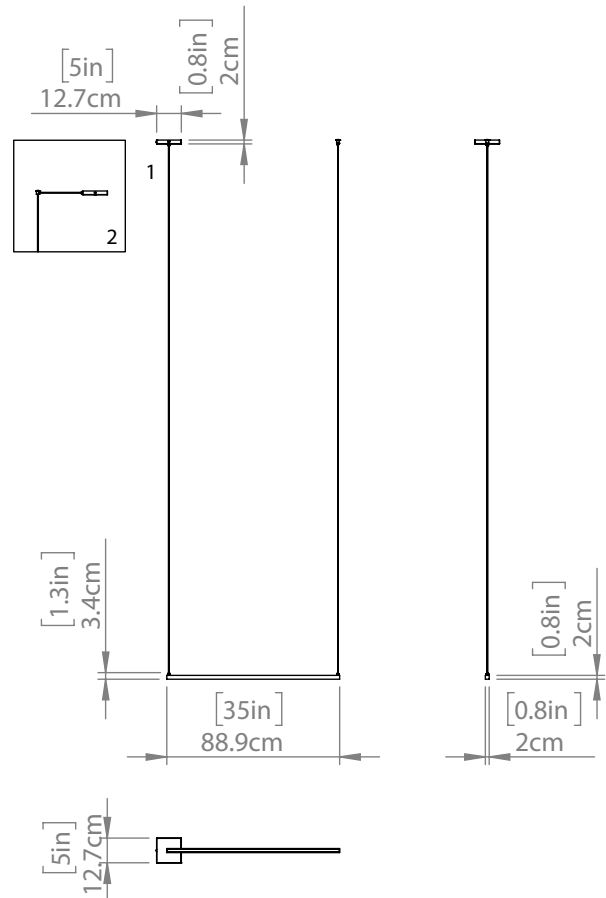

IRDANI AC LED

| LINEAR

SKU | DVP46804

FINISH OPTIONS

Ebony
Buffed Nickel

DIMENSIONS

Length / Ø: 35"
Width: 1"
Height: 1"
Depth: N/A"
Minimum Height: 2.75"
Maximum Height: 123"

Configurable Junction Box Offset

Configurable Junction Box Directly Above Cord

INTEGRATED LED INFORMATION

Wattage: 32W
Initial Lumens: 1600
Colour Temperature: 3000K
CRI: 90+
Voltage: 120
Dimmable: Yes
Required Dimmer: ELV

PIPE / CHAIN / CORD INFORMATION

Pipe/Chain Kit Included: No
Pipe Information: No Pipe Included
Chain Information: No Chain Included
Wire/Cord Information: 10 Ft
Max Sloped Ceiling Angle: Cord Grip 45 Degrees
**Conversion 19° to 45° : ASY0101+Finish (2 loops + 1 chain):
For Additional Cost*