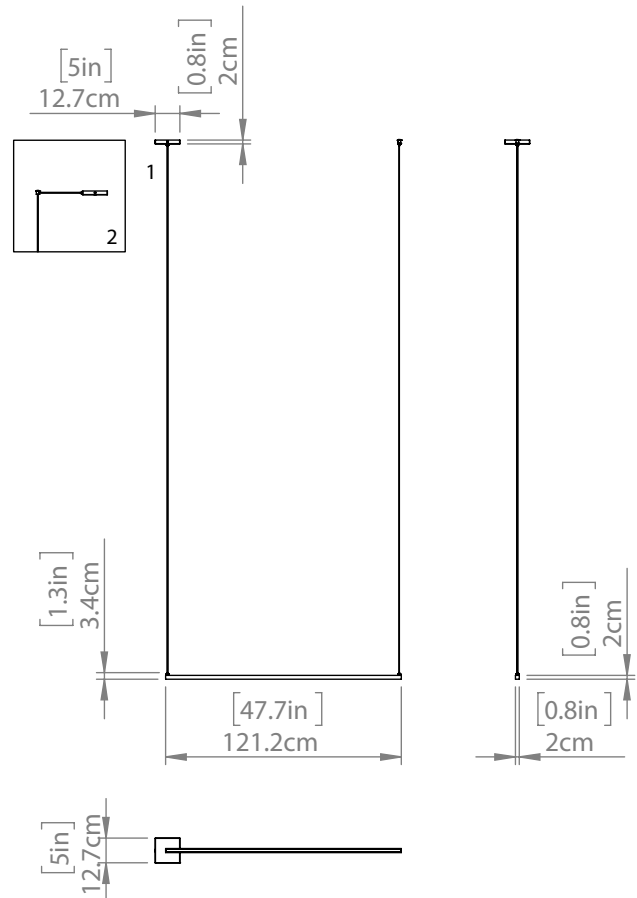

IRDANI AC LED

| LINEAR

SKU | DVP46841

FINISH OPTIONS

Ebony
Buffed Nickel

DIMENSIONS

Length / Ø: 47.75"
Width: 1"
Height: 1"
Depth: N/A"
Minimum Height: 2.75"
Maximum Height: 123"

Configurable Junction Box Offset

Configurable Junction Box Directly Above Cord

INTEGRATED LED INFORMATION

Wattage: 42W
Initial Lumens: 2100
Colour Temperature: 3000K
CRI: 90+
Voltage: 120
Dimmable: Yes
Required Dimmer: ELV

PIPE / CHAIN / CORD INFORMATION

Pipe/Chain Kit Included: No
Pipe Information: No Pipe Included
Chain Information: No Chain Included
Wire/Cord Information: 10 Ft
Max Sloped Ceiling Angle: Cord Grip 45 Degrees
**Conversion 19° to 45° : ASY0101+Finish (2 loops + 1 chain):
For Additional Cost*