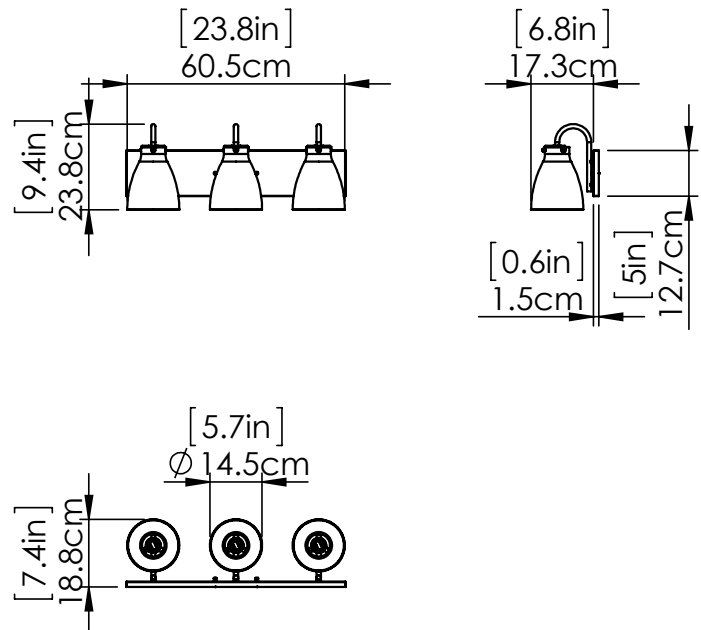

EMMA

| VANITY

SKU | DVP47043

FINISH OPTIONS

- Chrome with Clear Glass (CH-CL)
- Ebony with Clear Glass (EB-CL)
- Brass with Clear Glass (BR-CL)

DIMENSIONS

- Length / Ø:** 23.75"
- Width:** N/A"
- Height:** 9.25"
- Depth:** 7.5"
- Minimum Height:** 9.25"
- Maximum Height:** 9.25"

LAMPING

- Number of Sockets:** 3
- Wattage of Individual Socket:** 70W
- Socket Type:** Medium Base (E26)
- Socket Orientation:** Down
- Lamp Confinement:** Semi Enclosed
- Voltage:** 120V
- Dimmable:** Yes
- Bulbs Not Included**

PIPE / CHAIN / CORD INFORMATION

- Pipe/Chain Kit Included:** Not Included
- Pipe Information:** N/A
- Chain Information:** N/A
- Wire/Cord Information:** 8 Inches
- Max Sloped Ceiling Angle:** N/A
- *Conversion 19° to 45° : ASY0101+Finish (2 loops + 1 chain); For Additional Cost*