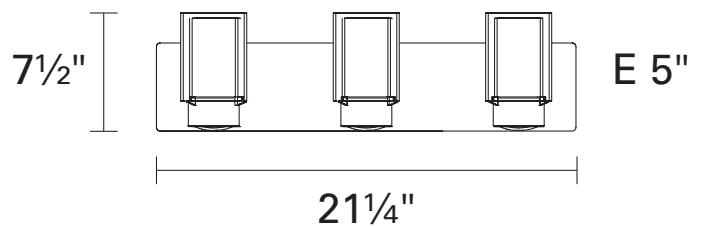

PIPE / CHAIN / CORD INFORMATION

Pipe/Chain Kit Included: Not Included
Pipe Information: N/A
Chain Information: N/A
Wire/Cord Information: N/A
Max Sloped Ceiling Angle: N/A
**Conversion 19° to 45° : ASY0101+Finish (2 loops + 1 chain);
For Additional Cost*