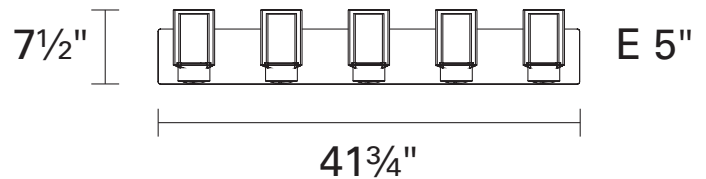

PIPE / CHAIN / CORD INFORMATION

Pipe/Chain Kit Included: Not Included
Pipe Information: N/A
Chain Information: N/A
Wire/Cord Information: N/A
Max Sloped Ceiling Angle: N/A
**Conversion 19° to 45° : ASY0101+Finish (2 loops + 1 chain):
For Additional Cost*